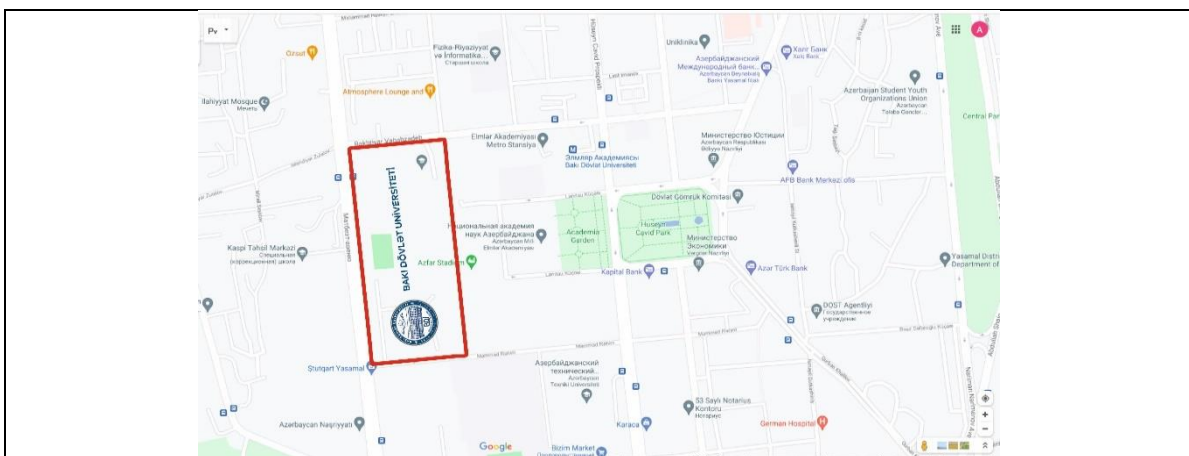

**BAKU
STATE
UNIVERSITY**

UI GreenMetric Questionnaire

University : Baku State University
Country : Azerbaijan
Web Address : <http://bsu.edu.az/en/>
SDG focused Web Adress: <https://sdg.bsu.edu.az/>

[1] Setting and Infrastructure (SI)

[1.5] Total Campus Area (meter²)

Baku State University campus area (Azerbaijan)

BSU Campus -Baku State University, Baku, Azerbaijan

Description:

It is in one of the most beautiful areas of Baku, at 33 Zahid Khalilov Street, Yasamal district, and intersects with Matbuat Avenue, B. Vahabzade Street, and Mammad Rahim Street.

Total area: 0.2905 km² (0.1121 mi²) = 290,500 m² (including branch, college and recreation center)

Total distance/circumference: 2.3109 km (1.4369 mi) = 2,310.9 m

Additional evidence link (i.e., for videos, more images, or other files that are not included in this file):